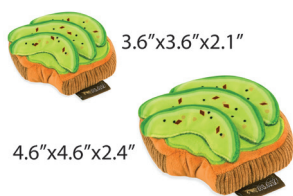

P.L.A.Y. PET LIFESTYLE & YOU

San Francisco, CA

P: (855) 300-7529 / E: sales@petplay.com
W: PetPlay.com

GLOBAL PET EXPO BOOTH 1840

IN THEIR OWN WORDS: You're not seeing double; your favorite Barking Brunch and Party Time Toy Collections are now available in mini sizes! After seeing the joy our mini Garden Fresh and American Classic sets brought to tiny dogs everywhere, we decided to keep shrinking down our popular lines to fill your shelves with a bigger selection of smaller dog toys featuring the same amount of fun, quality construction and cool features. Not all dog toys are created equal, but ours are!

WHAT MAKES THIS PRODUCT SPECIAL? Small, but mighty – that's how we describe our mini plush toy lines. Retailers and consumers alike will appreciate these thoughtfully constructed and photo-worthy small dog toys that feature the same functionality and quality as their best-selling predecessors. These toys are a must-have for any pet parent with tiny pups!

WHAT THEY'RE KNOWN FOR: P.L.A.Y. creates beds, toys and lifestyle gear for modern pet parents. We love great design. We care about the planet. And we are obsessed with animals!

1

2

3

1. Party Time Collection: Mini toys are 30% smaller than P.L.A.Y.'s original medium-sized toys.

2. Barking Brunch Avo-doggo Toast Toy is delightful in either size. **MSRP:** $7.90 (Mini) $10.50 (Medium)

3. When it's time to "paw-ty," Party Time Bone-appetite Cake Toys are the perfect accompaniment. **MSRPs:** $8.90 (Mini) and $13.90 (Medium)

RETAILER REVIEW: "P.L.A.Y. toys have been a huge hit at Bend Pet Express! It's always a mad dash when our order comes in, the employees are always so excited to buy them for their own pets and display them for all of our furry customers!" — *Stephanie Wright, Bend Pet Express, Bend, OR*