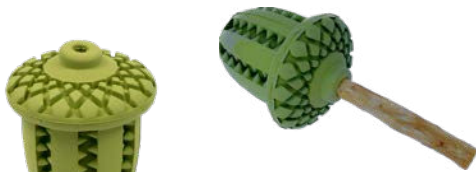

Long True Flight

The secret is in the shape. Domed shape provides lift as it glides through the air.

2" | 3" | 4" GOAT Balls

2022 Popular Addition

The original GOAT. Durable fetch Balls that float, bounce, and roll for stimulating play.

10" GOAT Stick

Redesigned & Enhanced

We took the original rubber stick and made it better! Stronger, more vibrant, and still floats.

Click or Scan to Watch the Collection

20% OFF TALL TAILS PLAY STATEMENTS

NATURAL RUBBER REWARD TOYS

3" ACORN

Multiple areas hold treats and spreadables for small dogs.

4" PINECONE

Fill the cavity with treats or kibble and will randomly distribute as dogs play.

Watch them in action

5" EVERGREEN

Spins in circles as your dog licks and nudges it about distributing treats

5" LOG

Watch it in action

Rolls about with random distribution of treats. Treat port holds treat sticks and jerky and outside holds spreadables.