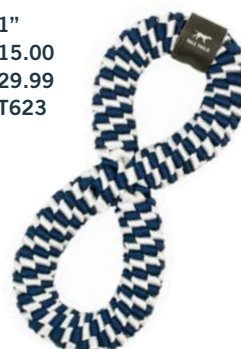

NAVY INFINITY TUG

Size: 11"
Cost: $15.00
MSRP: $29.99
Style #: PT623