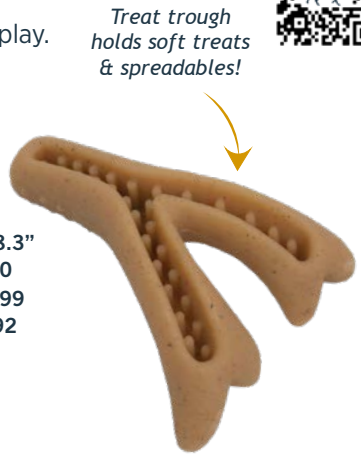

## New! BULLY STICK HOLDER

The only bully stick holder pet parents will need!

- ✓ Simply twist to secure bully stick
- ✓ Use treat troughs for soft treats or spreadables
- ✓ Three sizes available

**Size:** MD: 5" | LG: 7" | XL: 8"  
**Cost:** \$6.50 | \$9.50 | \$11.50  
**MSRP:** \$12.99 | \$18.99 | \$22.99  
**Style #:** PT740 | PT741 | PT742

## WAFFLE

This toy wobbles and rocks to keep dogs engaged during chew play.

- ✓ Apply spreadable treats to waffle texture
- ✓ Designed to be easily held and chewed
- ✓ Two sizes available

**Size:** MD: 4" | LG: 6"  
**Cost:** \$6.50 | \$8.50  
**MSRP:** \$12.99 | \$16.99  
**Style #:** PT737 | PT738

## ANTLER

Inspired by the outdoors, this toy is perfect for indoor chew play.

- ✓ Shape and textures help clean teeth while dogs chew
- ✓ Made for dogs to grip & chew
- ✓ Three sizes available

**Size:** SM: 5.3" | MD: 7" | LG: 8.3"  
**Cost:** \$5.00 | \$6.50 | \$8.50  
**MSRP:** \$9.99 | \$12.99 | \$16.99  
**Style #:** PT690 | PT691 | PT692