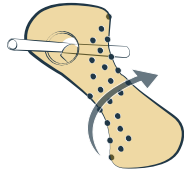

## New! BULLY STICK HOLDER

The only bully stick holder pet parents will need!

- ✓ Simply twist to secure bully stick
- ✓ Use treat troughs for soft treats or spreadables
- ✓ Three sizes available

**Size:** MD: 5" | LG: 7" | XL: 8"  
**Cost:** \$6.50 | \$9.50 | \$11.50  
**MSRP:** \$12.99 | \$18.99 | \$22.99  
**Style #:** PT740 | PT741 | PT742